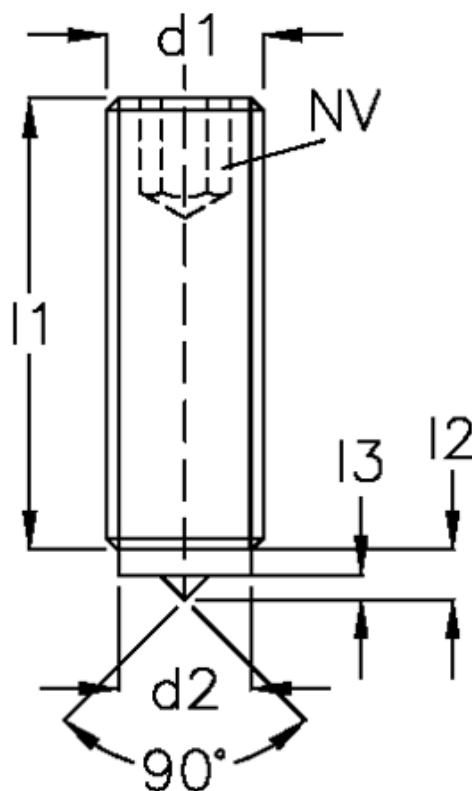

Article number: 20032611

Description: E+G Grub screw
GN 913.2-M5-20-B

Measures

$d1 = M5$

$d2 = 3$

$l1 = 20$

$l2 = 1.0$

$l3 = 0.5$

$NV = 2.5$